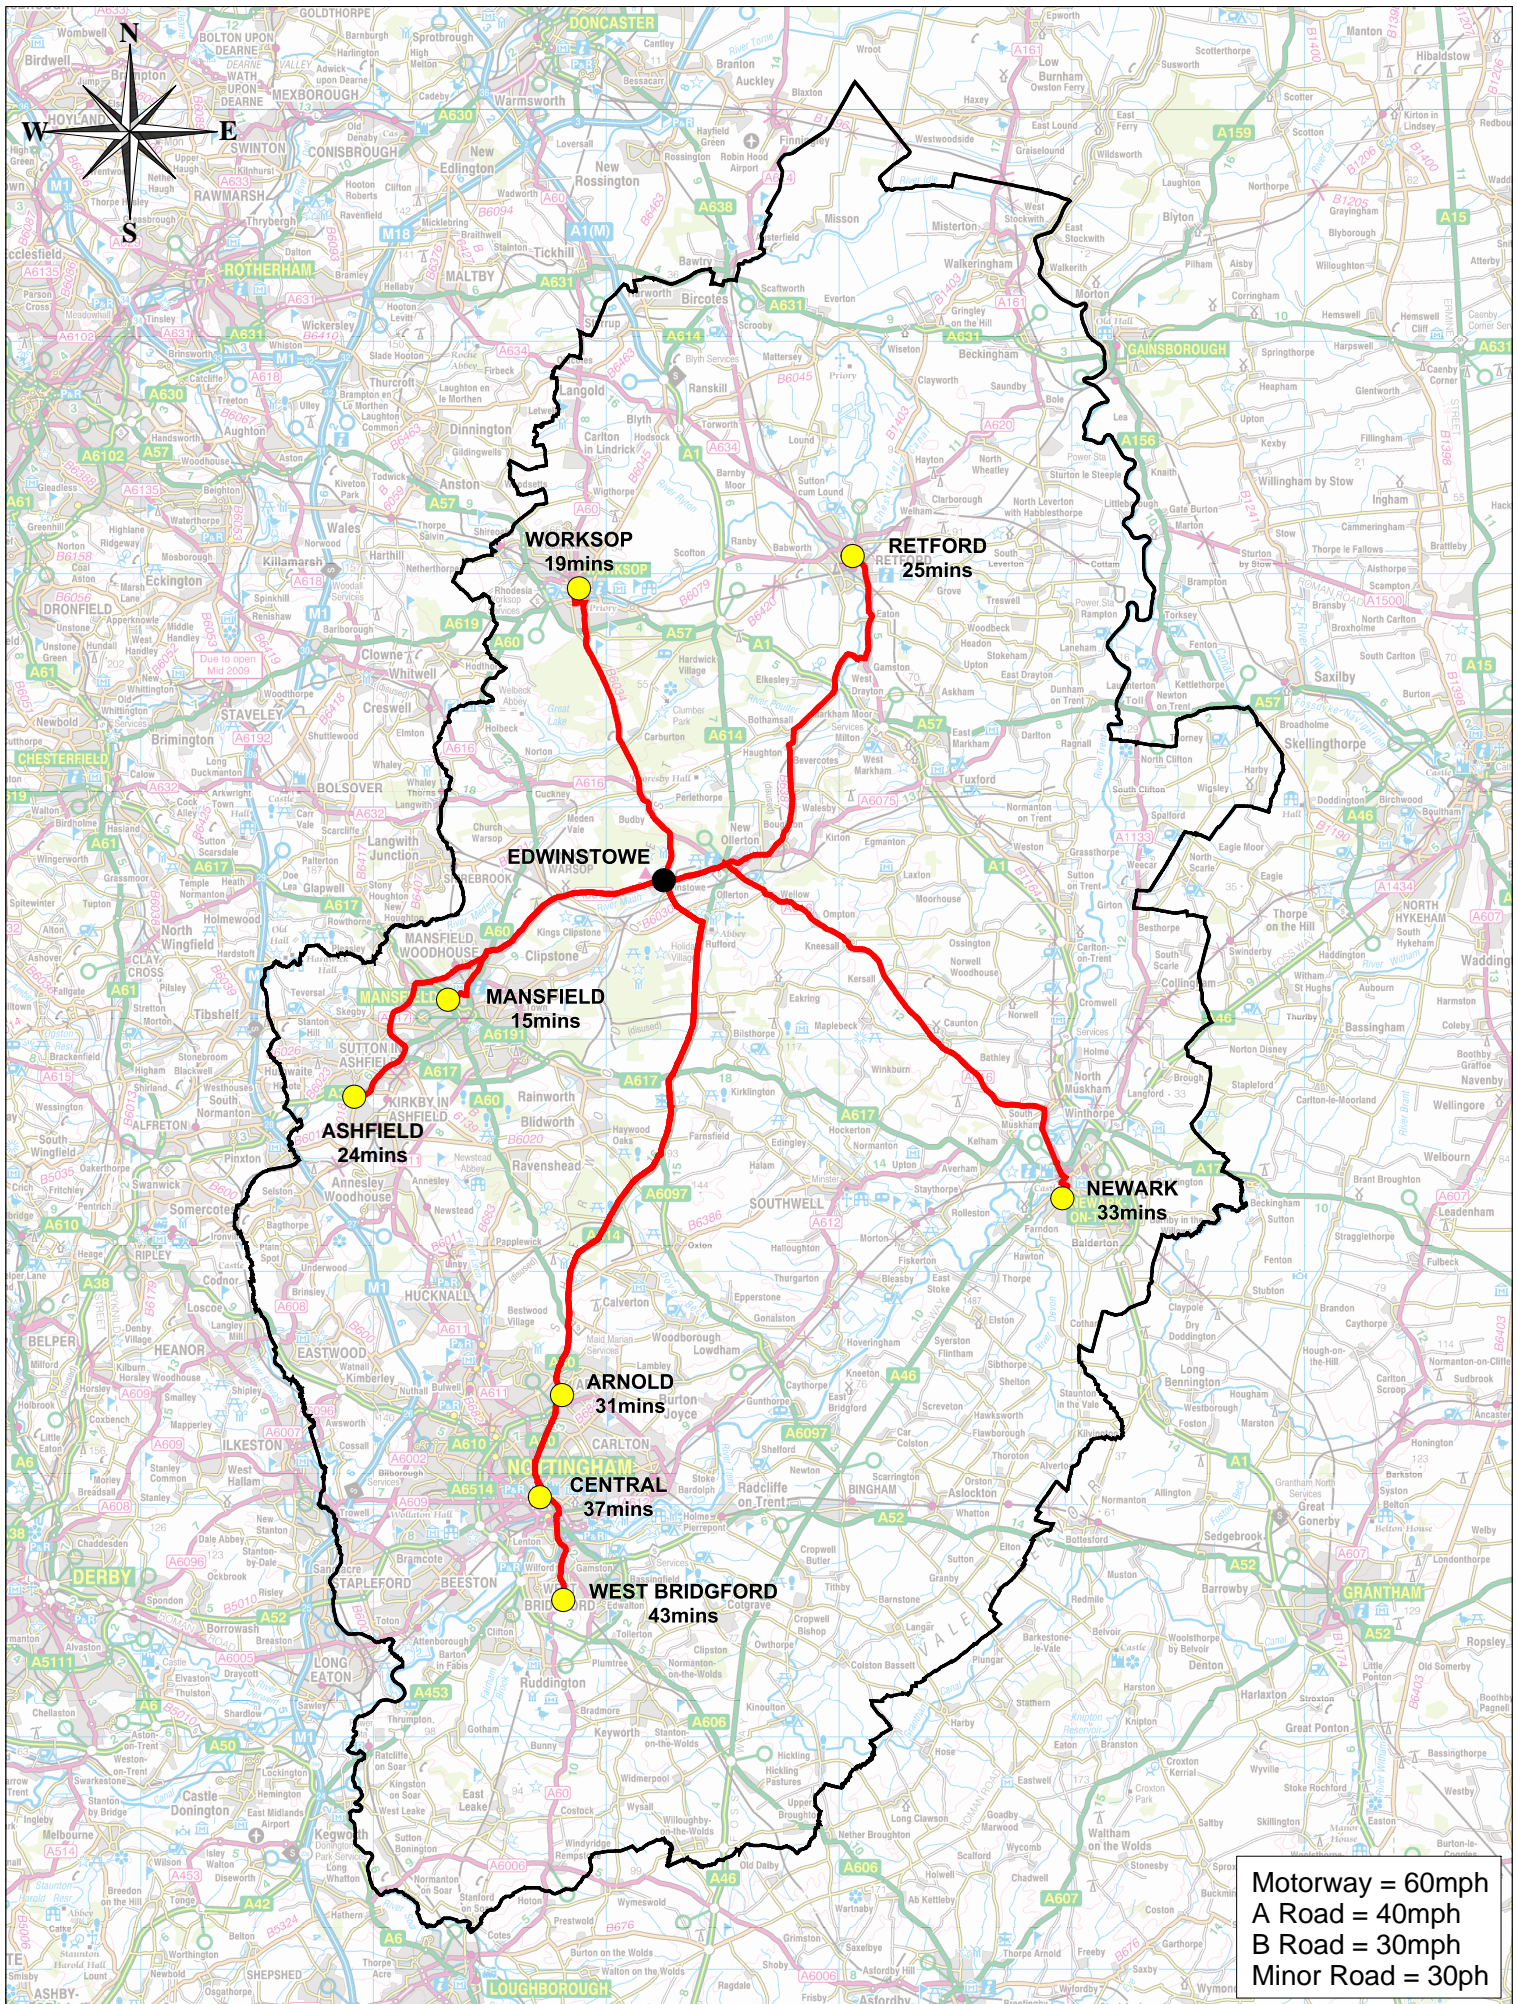

Map 4: Travel Times From Edwinstowe Fire Station

NOTTINGHAMSHIRE
Fire & Rescue Service
Creating Safer Communities